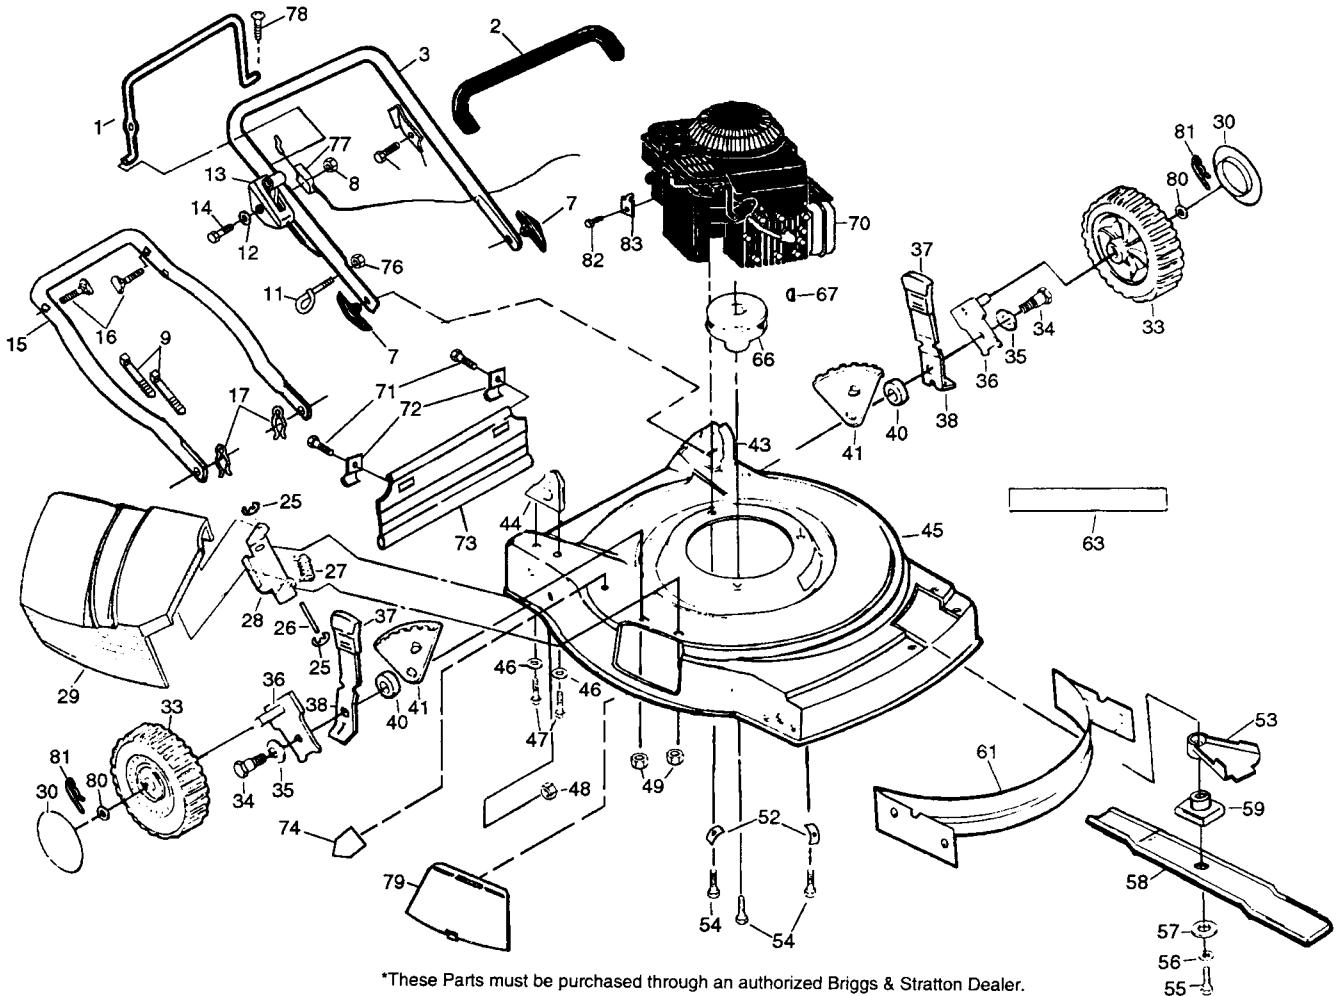

## SPARE PARTS 107 25 39-65

\*These Parts must be purchased through an authorized Briggs & Stratton Dealer.

Available Accessories not included with mower:

-- GCK5000 Grass Catcher

Key No.	Part No.	Description
1	5321325-70	Control Bar
2	5321297-14	Handle Grip
3	5321414-32	Upper Handle
7	5321363-76	Handle Knob
8	8736804-00	Locknut 1/4-20
9	5320664-26	Wire Ties
11	5321320-01	Rope Guide
12	5320857-23	Washer 9/32 - 5/8 x 1/16
13	5327004-17	Throttle Control
14	5320860-55	Screw
15	5321254-25	Lower Handle
16	5321319-59	Handle Bolt 5/16-18 x 1-3/4
17	5320517-93	Hairpin Cotter
25	8120000-14	E-Ring
26	5320875-90	Hinge Rod
27	5320875-89	Torsion Spring
28	5320875-93	Housing Bracket Assembly
29	5327501-49	Discharge Guard
30	5320774-00	Hubcap
33	5321114-33	Wheel & Tire Assembly
34	5320849-21	Shoulder Bolt 3/8-16
35	5320623-35	Belleville Washer 1/2
36	5321251-72	Axle Arm Assembly
37	5320878-77	Selector Knob
38	5321251-68	Selector Spring
40	5320849-20	Spacer
41	5321399-01	Wheel Adjusting Bracket
43	5321404-66	Handle Bracket Assembly (Left)
44	5321404-65	Handle Bracket Assembly (Right)
45	5327005-34	Lawn Mower Housing (Incl. Ref. #63, 74)
46	5320592-89	Washer
47	5320551-87	Self Tapping Screw 5/16-18 x 3/4

Key No.	Part No.	Description
1	5327006-15	Dual Head Cable Control Assembly
2	5327500-29	Pan Head Machine Screw 1/4-20 x 2-3/16
3	5320691-80	Locknut
5	5320836-91	V-Belt
6	8170210-08	Hex Washer Head Screw #10-24 x 1/2
7	5320879-30	Clip Guide (Housing)
8	5320878-77	Selector Knob
9	8747604-44	Hex Head Bolt 1/4-20 x 2
10	5328510-32	Wheel Adjuster Assembly (Left)
11	5328510-31	Wheel Adjuster Assembly (Right)
12	5320764-01	Dust Cover
13	5320745-07	Pinion
14	8120000-03	E-Ring
15	5328509-86	Wheel & Tire Assembly
19	5320774-00	Hubcap
20	5320860-12	Drive Shaft Cover