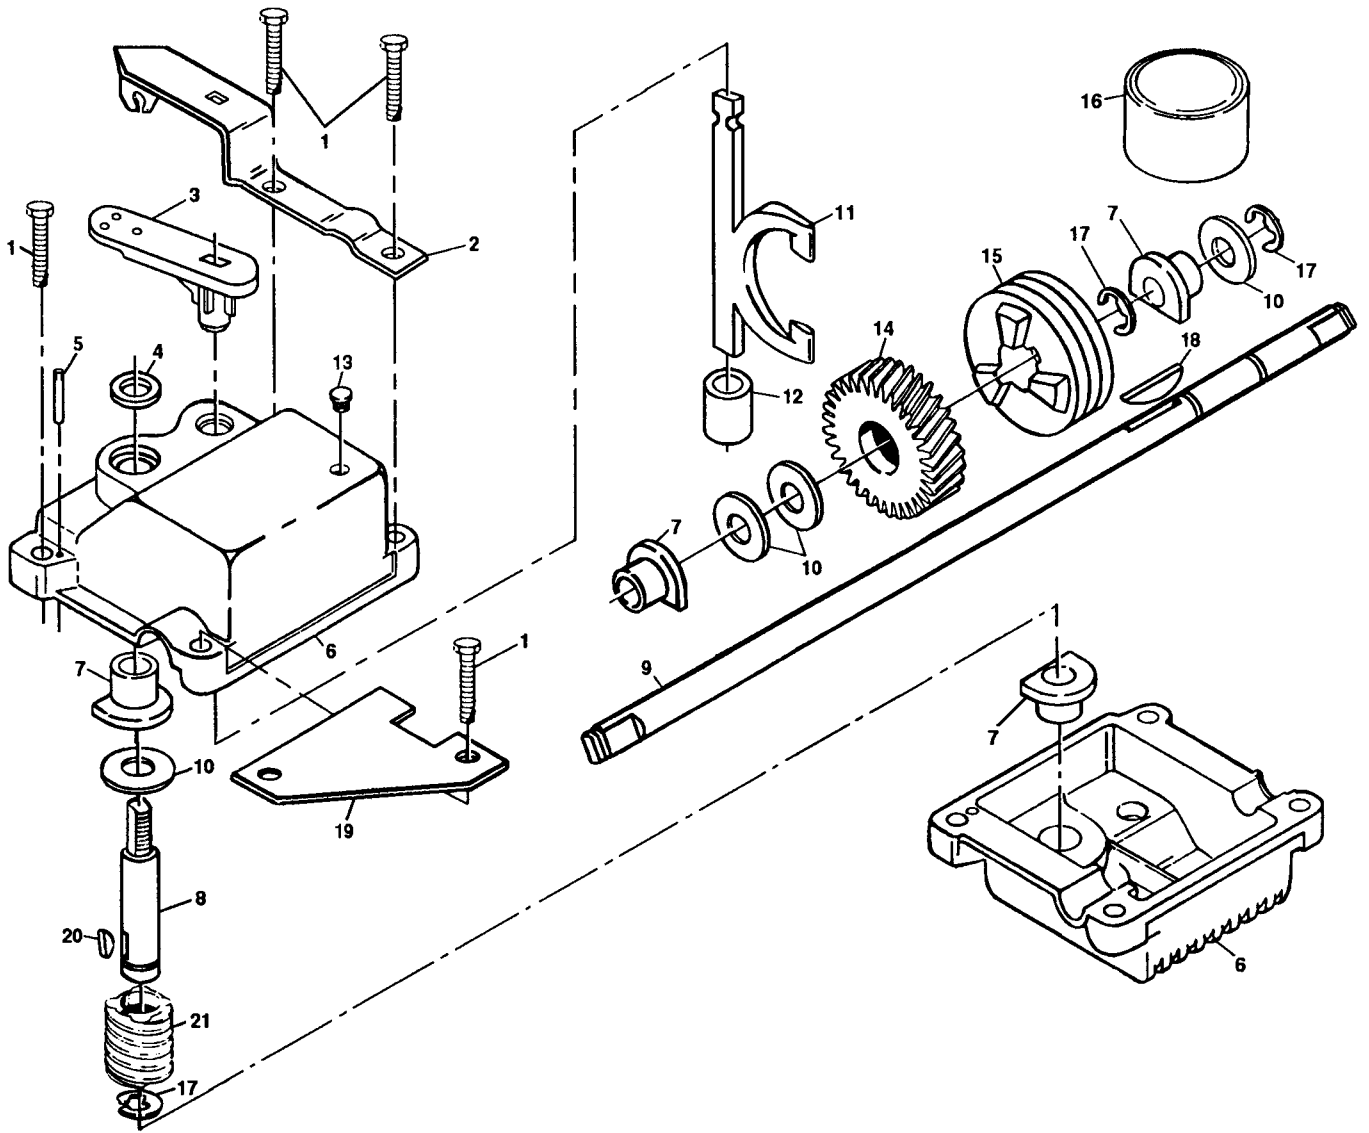

Key No.	Part No.	Description
1	8174904-16	Tapping Screw 1/4-20 x 1-1/4
2	5321402-69	Engagement Bracket
3	5321370-53	Shifter
4	5320570-72	Seal
5	5327027-10	Grooved Pin 1/8 x 5/8
6	5320483-73	Gear Case Halves Kit (Includes Key Nos. 4, 5, and 7)
7	5320778-81	Bearing
8	5321314-81	Worm Shaft
9	5327504-36	Drive Shaft
10	5320570-79	Hardened Washer
11	5321314-84	Clutch Yoke
12	5327003-43	Bushing

Key No.	Part No.	Description
13	5320864-47	Plug
14	5320836-59	Helical Gear
15	5327504-36	Clutch Jaw
16	5327503-55	Grease
17	8120000-03	E-Ring
18	5328508-48	Hi-Pro Key
19	5321254-41	Spring Bracket
20	5320656-92	Woodruff Key #3
21	5320836-80	Worm Gear

NOTE: All component dimensions given in U.S. inches
1 inch = 25.4 mm

NOTE: To reseal housing halves use Loctite