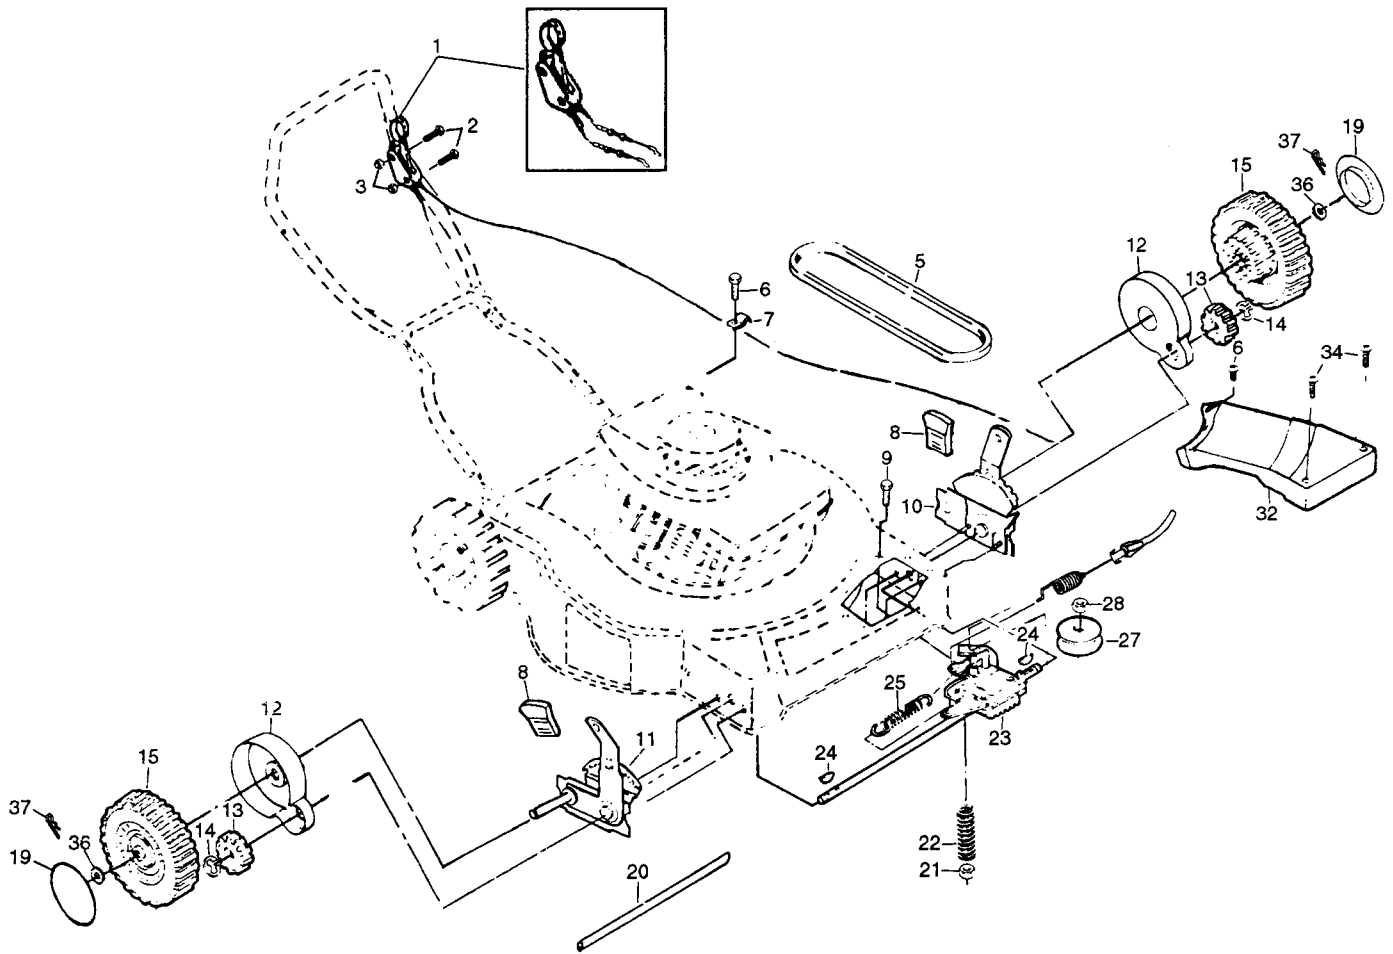

## SPARE PARTS 107 25 39-65

\*These Parts must be purchased through an authorized Briggs & Stratton Dealer.

Available Accessories not included with mower:

-- GCK5000 Grass Catcher

Key No.	Part No.	Description
1	5321325-70	Control Bar
2	5321297-14	Handle Grip
3	5321414-32	Upper Handle
7	5321363-76	Handle Knob
8	8736804-00	Locknut 1/4-20
9	5320664-26	Wire Ties
11	5321320-01	Rope Guide
12	5320857-23	Washer 9/32 - 5/8 x 1/16
13	5327004-17	Throttle Control
14	5320860-55	Screw
15	5321254-25	Lower Handle
16	5321319-59	Handle Bolt 5/16-18 x 1-3/4
17	5320517-93	Hairpin Cotter
25	8120000-14	E-Ring
26	5320875-90	Hinge Rod
27	5320875-89	Torsion Spring
28	5320875-93	Housing Bracket Assembly
29	5327501-49	Discharge Guard
30	5320774-00	Hubcap
33	5321114-33	Wheel & Tire Assembly
34	5320849-21	Shoulder Bolt 3/8-16
35	5320623-35	Belleville Washer 1/2
36	5321251-72	Axle Arm Assembly
37	5320878-77	Selector Knob
38	5321251-68	Selector Spring
40	5320849-20	Spacer
41	5321399-01	Wheel Adjusting Bracket
43	5321404-66	Handle Bracket Assembly (Left)
44	5321404-65	Handle Bracket Assembly (Right)
45	5327005-34	Lawn Mower Housing (Incl. Ref. #63, 74)
46	5320592-89	Washer
47	5320551-87	Self Tapping Screw 5/16-18 x 3/4

Key No.	Part No.	Description
1	5327006-15	Dual Head Cable Control Assembly
2	5327500-29	Pan Head Machine Screw 1/4-20 x 2-3/16
3	5320691-80	Locknut
5	5320836-91	V-Belt
6	8170210-08	Hex Washer Head Screw #10-24 x 1/2
7	5320879-30	Clip Guide (Housing)
8	5320878-77	Selector Knob
9	8747604-44	Hex Head Bolt 1/4-20 x 2
10	5328510-32	Wheel Adjuster Assembly (Left)
11	5328510-31	Wheel Adjuster Assembly (Right)
12	5320764-01	Dust Cover
13	5320745-07	Pinion
14	8120000-03	E-Ring
15	5328509-86	Wheel & Tire Assembly
19	5320774-00	Hubcap
20	5320860-12	Drive Shaft Cover